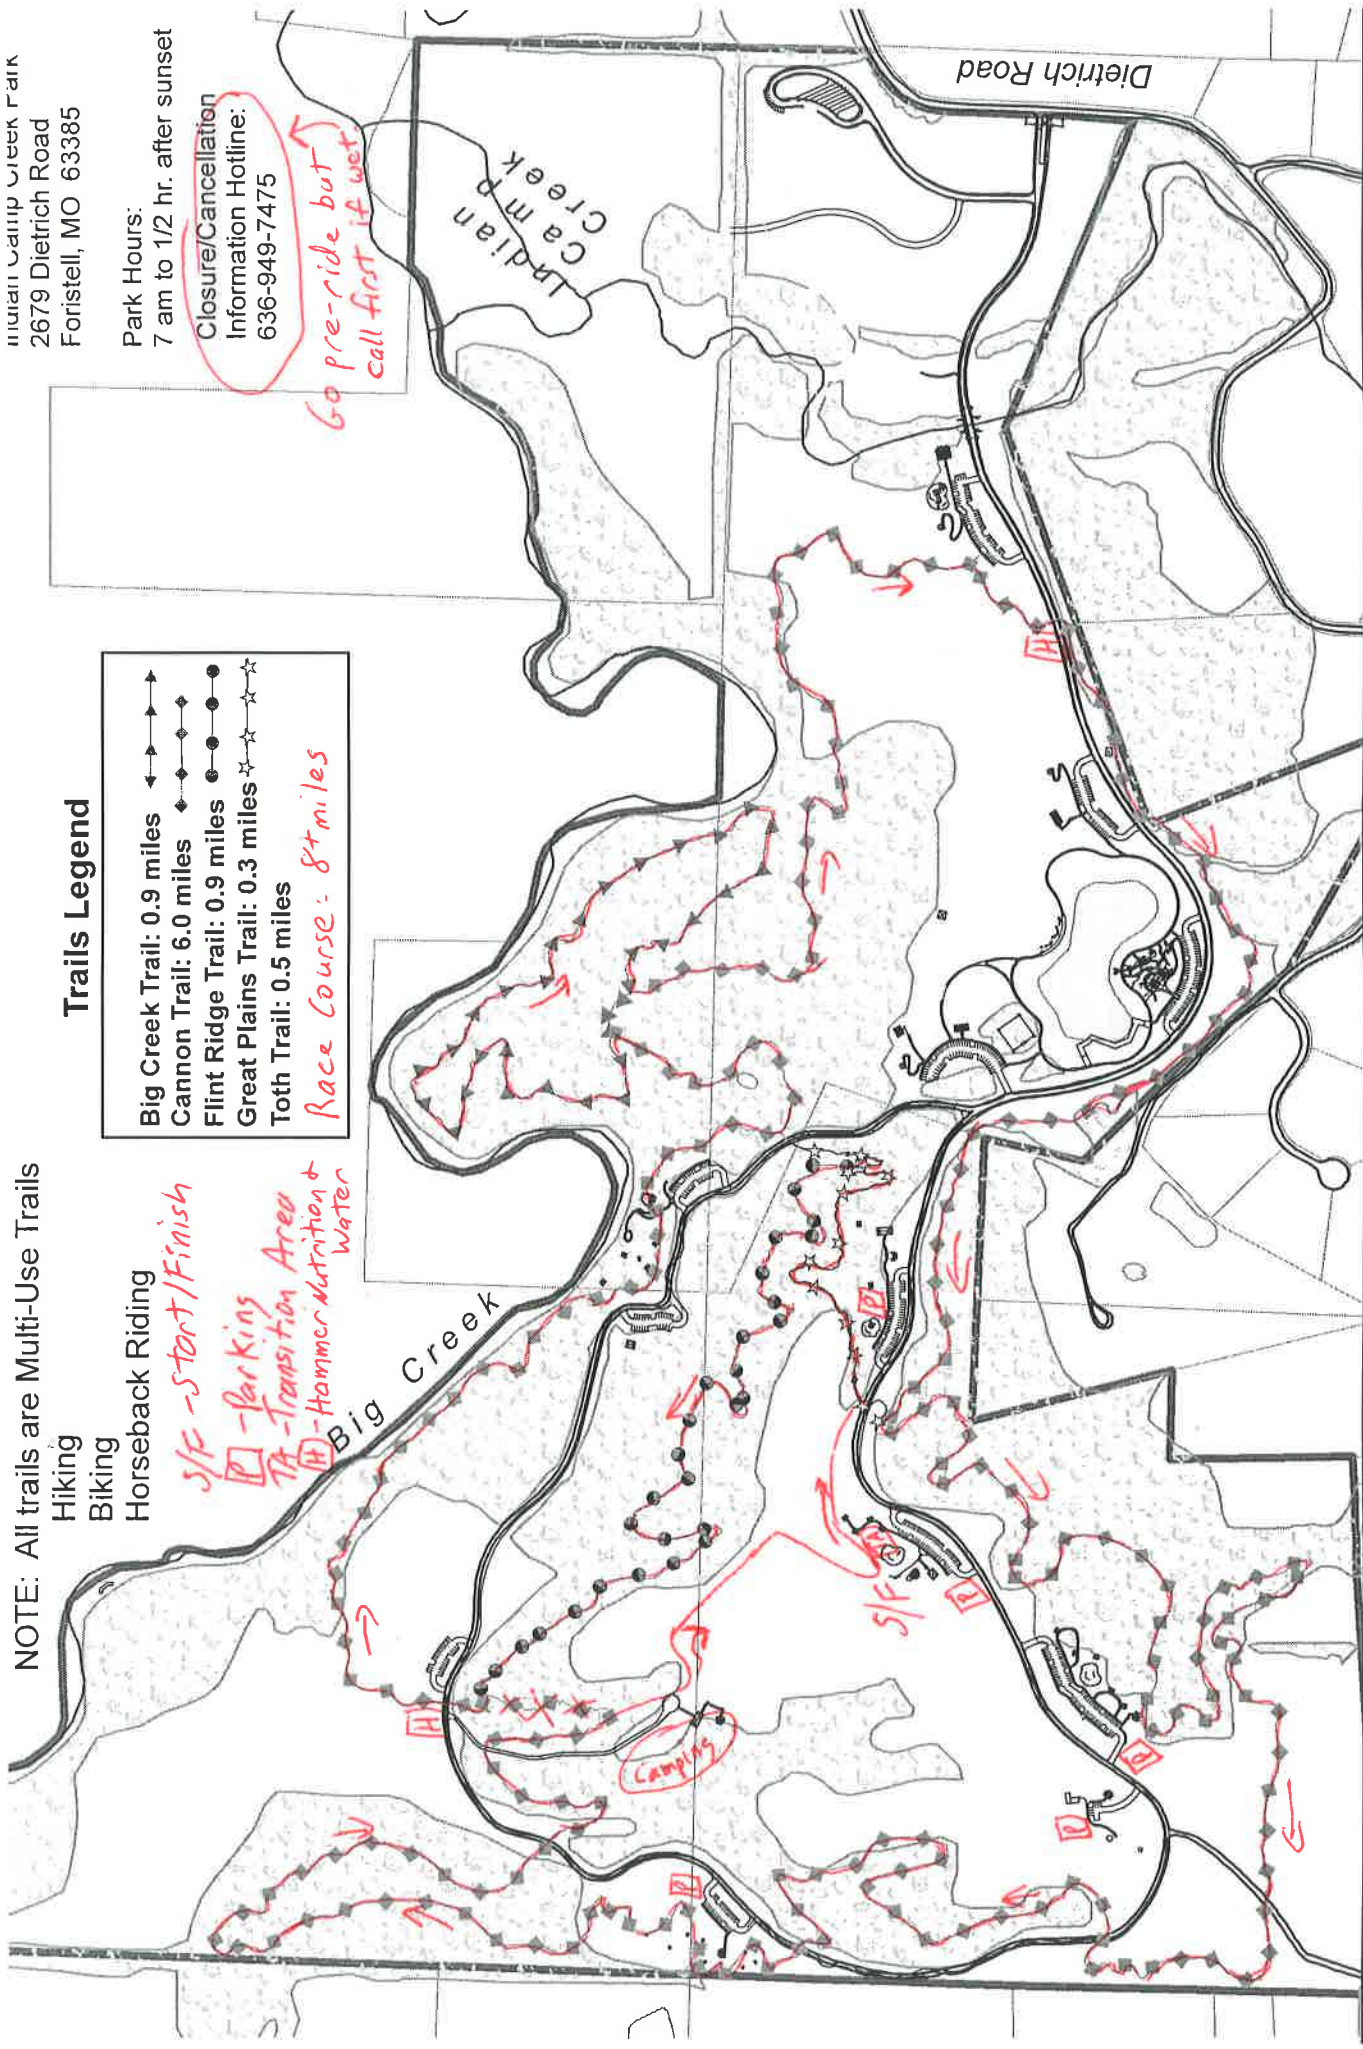

NOTE: All trails are Multi-Use Trails

- Hiking
- Biking
- Horseback Riding

*S/F - Start/Finish*  
*PA - Parking Area*  
*HA - Hammer Nutrition & Water*

**Trails Legend**

- Big Creek Trail: 0.9 miles
  - Cannon Trail: 6.0 miles
  - Flint Ridge Trail: 0.9 miles
  - Great Plains Trail: 0.3 miles
  - Toth Trail: 0.5 miles
- Race Course: 8+ miles*

Indian Camp Creek Park  
 2679 Dietrich Road  
 Foristell, MO 63385

Park Hours:  
 7 am to 1/2 hr. after sunset

Closure/Cancellation  
 Information Hotline:  
 636-949-7475

*Go pre-ride but  
 call first if wet.*

1 mile = 5280 feet

0 340 680 1,360 2,040 2,720 Feet

ICC Park is about  
 607 acres in size.

2014

ST. CHARLES COUNTY PARKS

St. Charles County  
**Indian Camp Creek Park - Trails**  
 St. Charles County Parks, 201 N. Second St., S. 510, St. Charles, MO, 63301 636.949.7535 www.stccparks.org